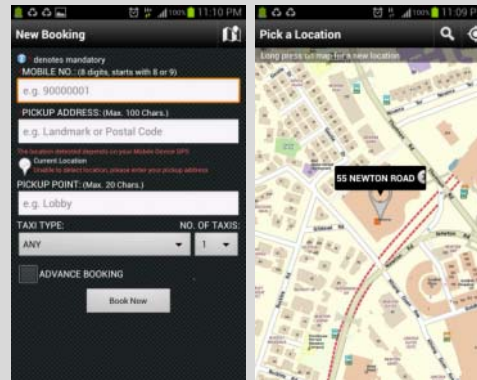

Singapore Geospatial Collaborative Environment

Geo-Platforms → OneMap → Private Sector

SG • SPACE

Catalyst for Private Sector Development

1. Comfort Delgro Taxing Booking
Taxi Booking Application

2. Global Yellow Pages
Business Directory Search

3. Quantum Inventions Pte Ltd
Customised Real Time Navigation

4. ShowNearby Pte Ltd
Show Nearby Analytics