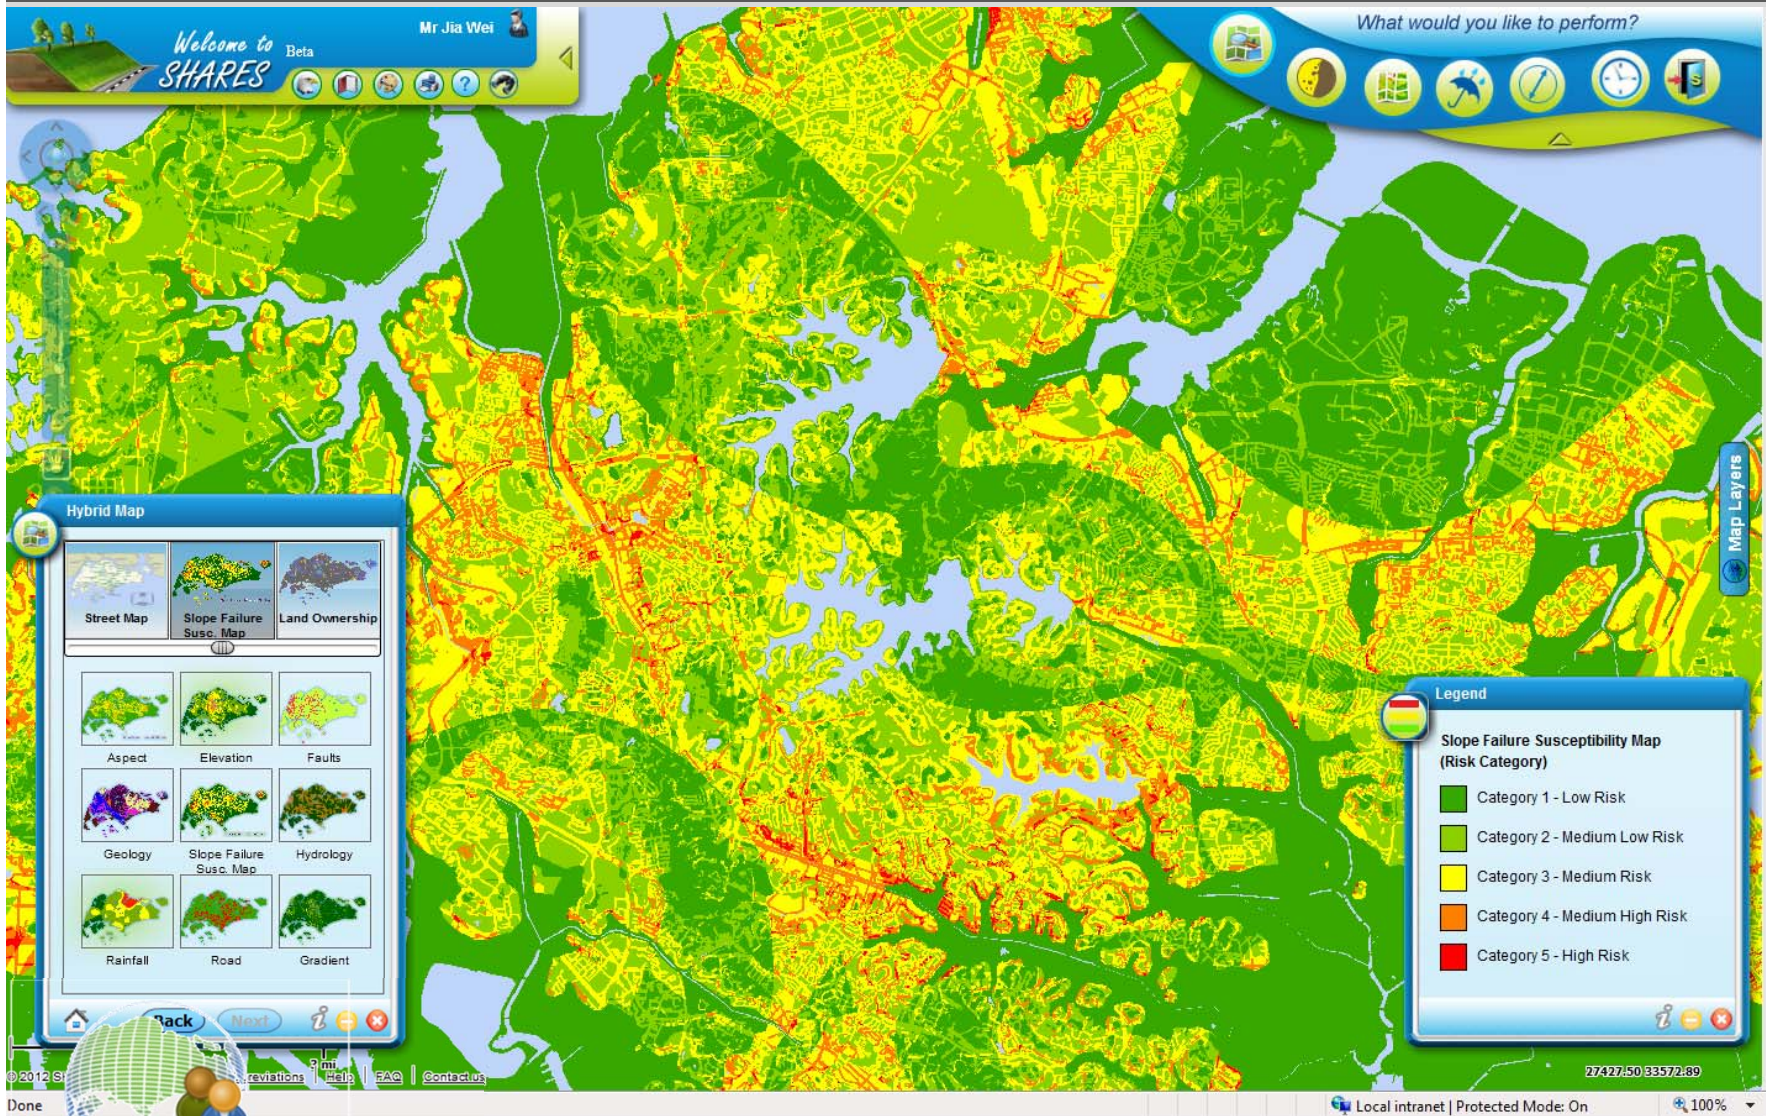

Singapore Geospatial Collaborative Environment

Geo-Platforms

SG • SPACE

GEO DATA

- 494 data layers by 38 agencies
- Accessible to ALL public officers

GEO-ANALYTICS TOOLS

- Heatmap
- Service Area
- Proximity Search

Multi-Window
Public Access

General
Public

Businesses

NGO:

Educational
Institutions

Singapore Geospatial Collaborative Environment

Geo-Platforms → GeoCommunities

SG • SPACE