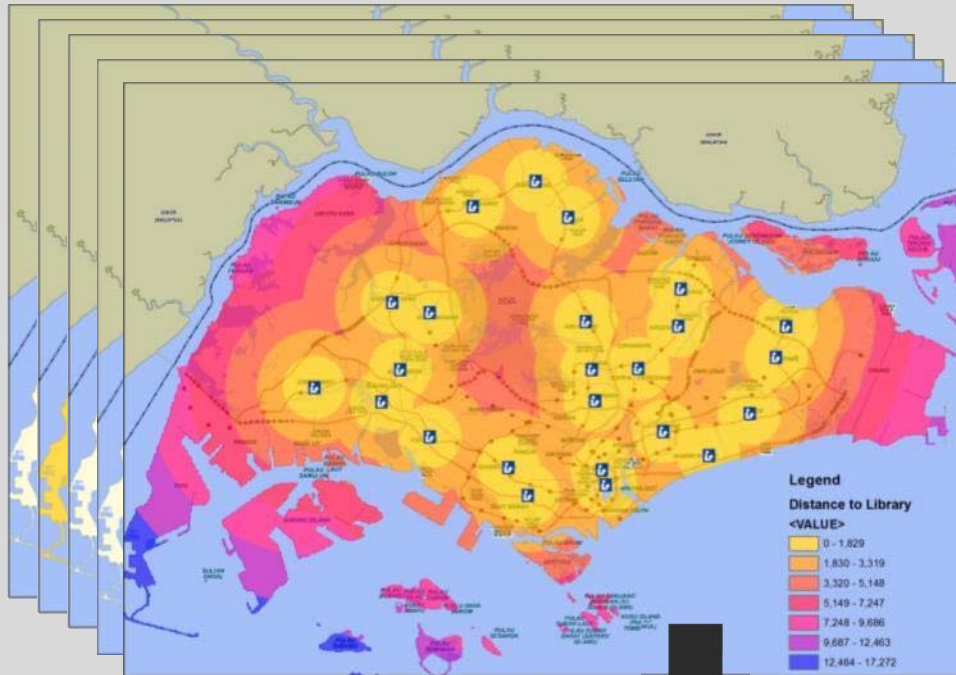

Jurong Regional Library Patrons FY11

Geo-analytics Collaboration

What is the geographical reach of the libraries?

Geo-analytics Collaboration

New Library Impact Analysis

Geo-analytics Collaboration

New Library Impact Analysis

Geo-analytics Collaboration

Analyse location factors influencing library usage

Location Factors

1. Population
2. Shopping Amenities
3. Public Transport Accessibility
4. No of Schools Nearby
5. Distance between Libraries