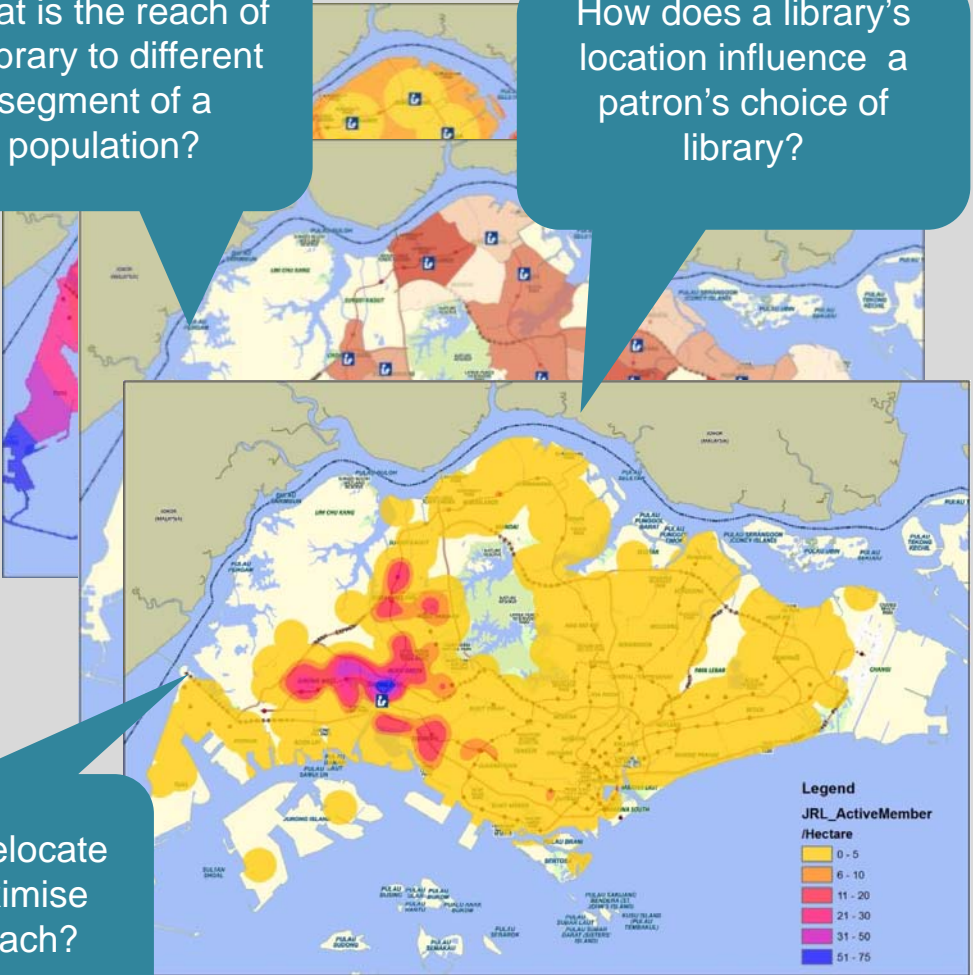

Jurong Regional Library Patrons FY11

Geo-analytics Collaboration

What is the geographical reach of the libraries?

Geo-analytics Collaboration

New Library Impact Analysis

Geo-analytics Collaboration

New Library Impact Analysis

Geo-analytics Collaboration

Analyse location factors influencing library usage

Location Factors

1. Population
2. Shopping Amenities
3. Public Transport Accessibility
4. No of Schools Nearby
5. Distance between Libraries

Geo-analytics Collaboration

Uncovering new insights through a geospatial lens

What is the reach of a library to different segment of a population?

How does a library's location influence a patron's choice of library?