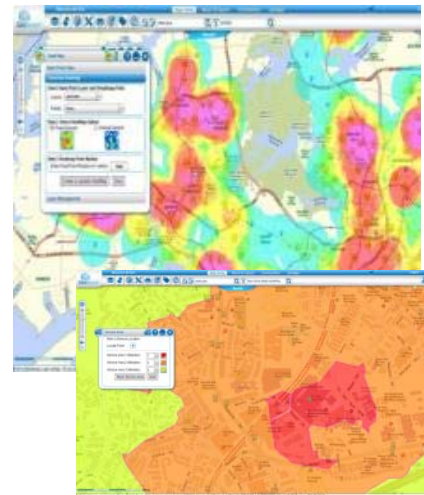

Singapore Geospatial Collaborative Environment

Geo-Platforms

SG • SPACE

GEO DATA

- 494 data layers by 38 agencies
- Accessible to ALL public officers

GEO-ANALYTICS TOOLS

- Heatmap
- Service Area
- Proximity Search

Street Map
Building names, transport network and points of interest

Land Lot
Cadastral boundaries and lot numbers

Hybrid Map
Toggle between 2 base maps

Master Plan 2008
Designated uses of land

Electoral Division
Electoral boundaries