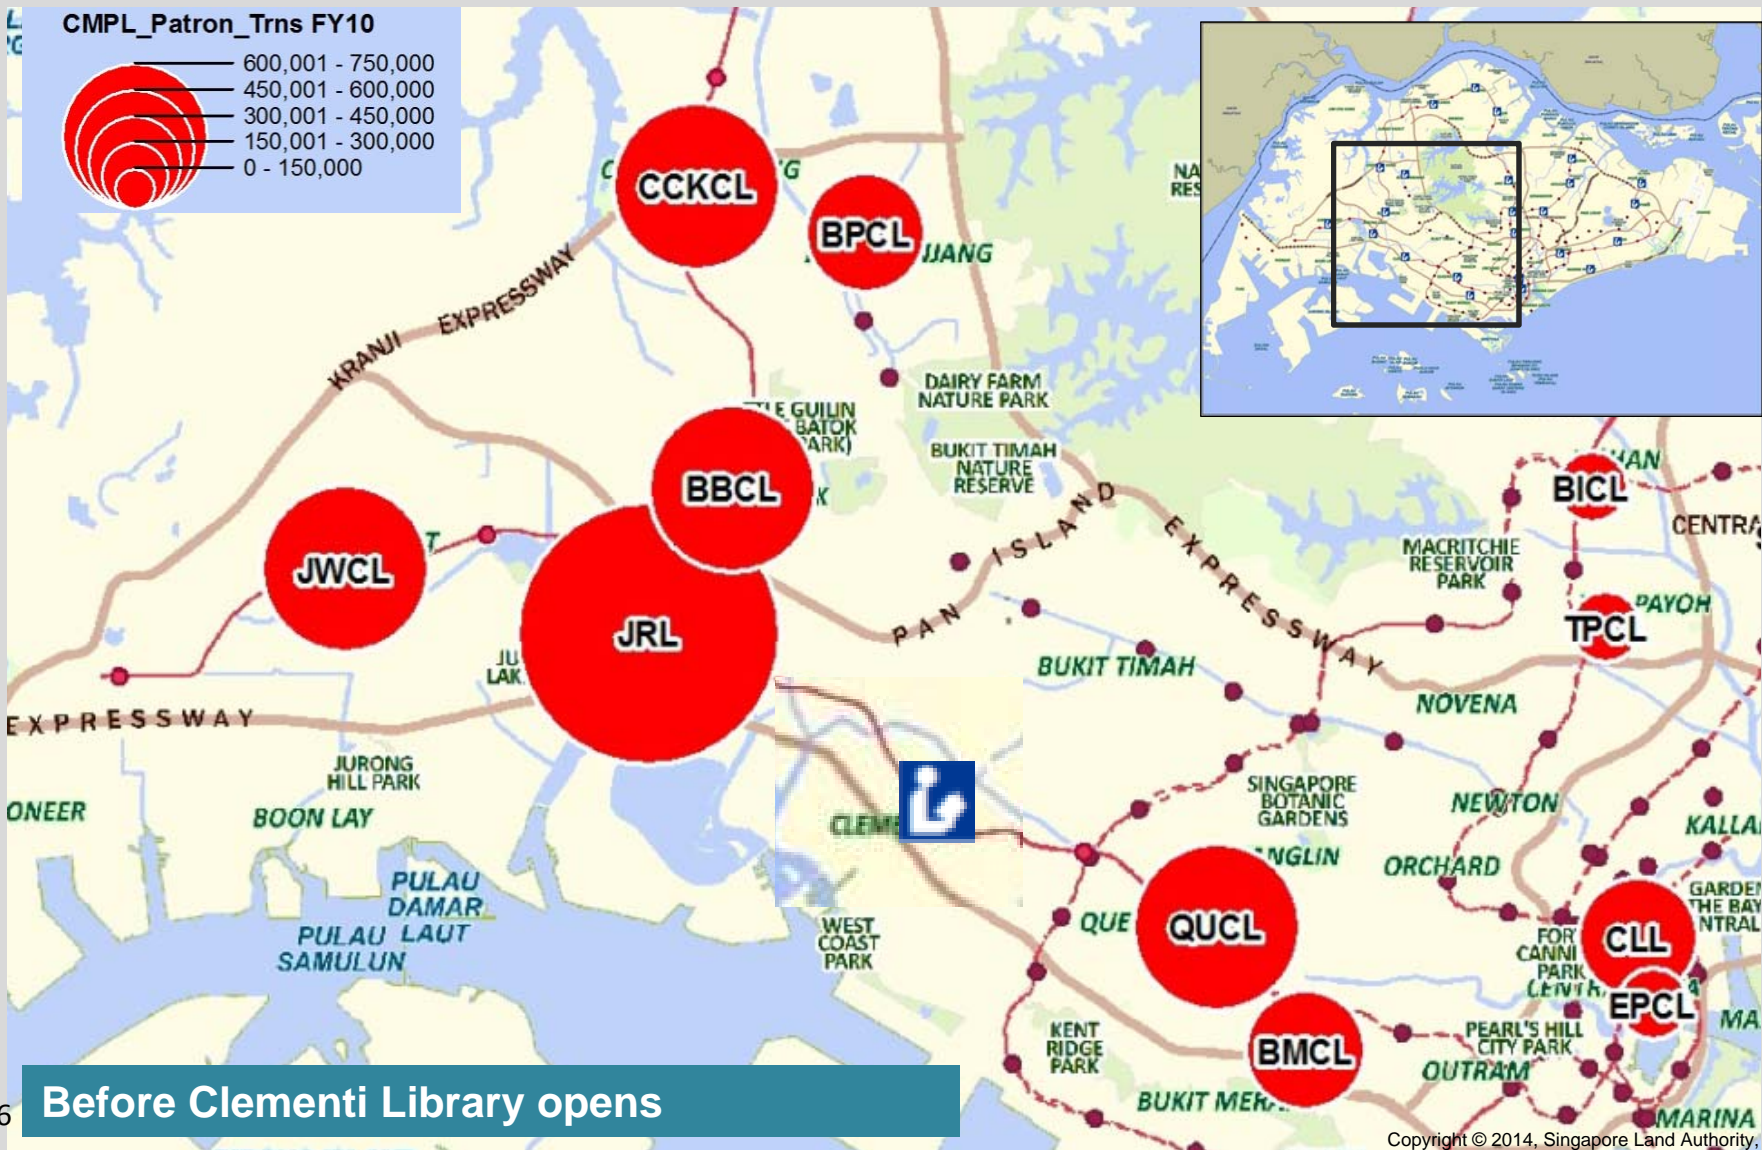

Geo-analytics Collaboration

New Library Impact Analysis