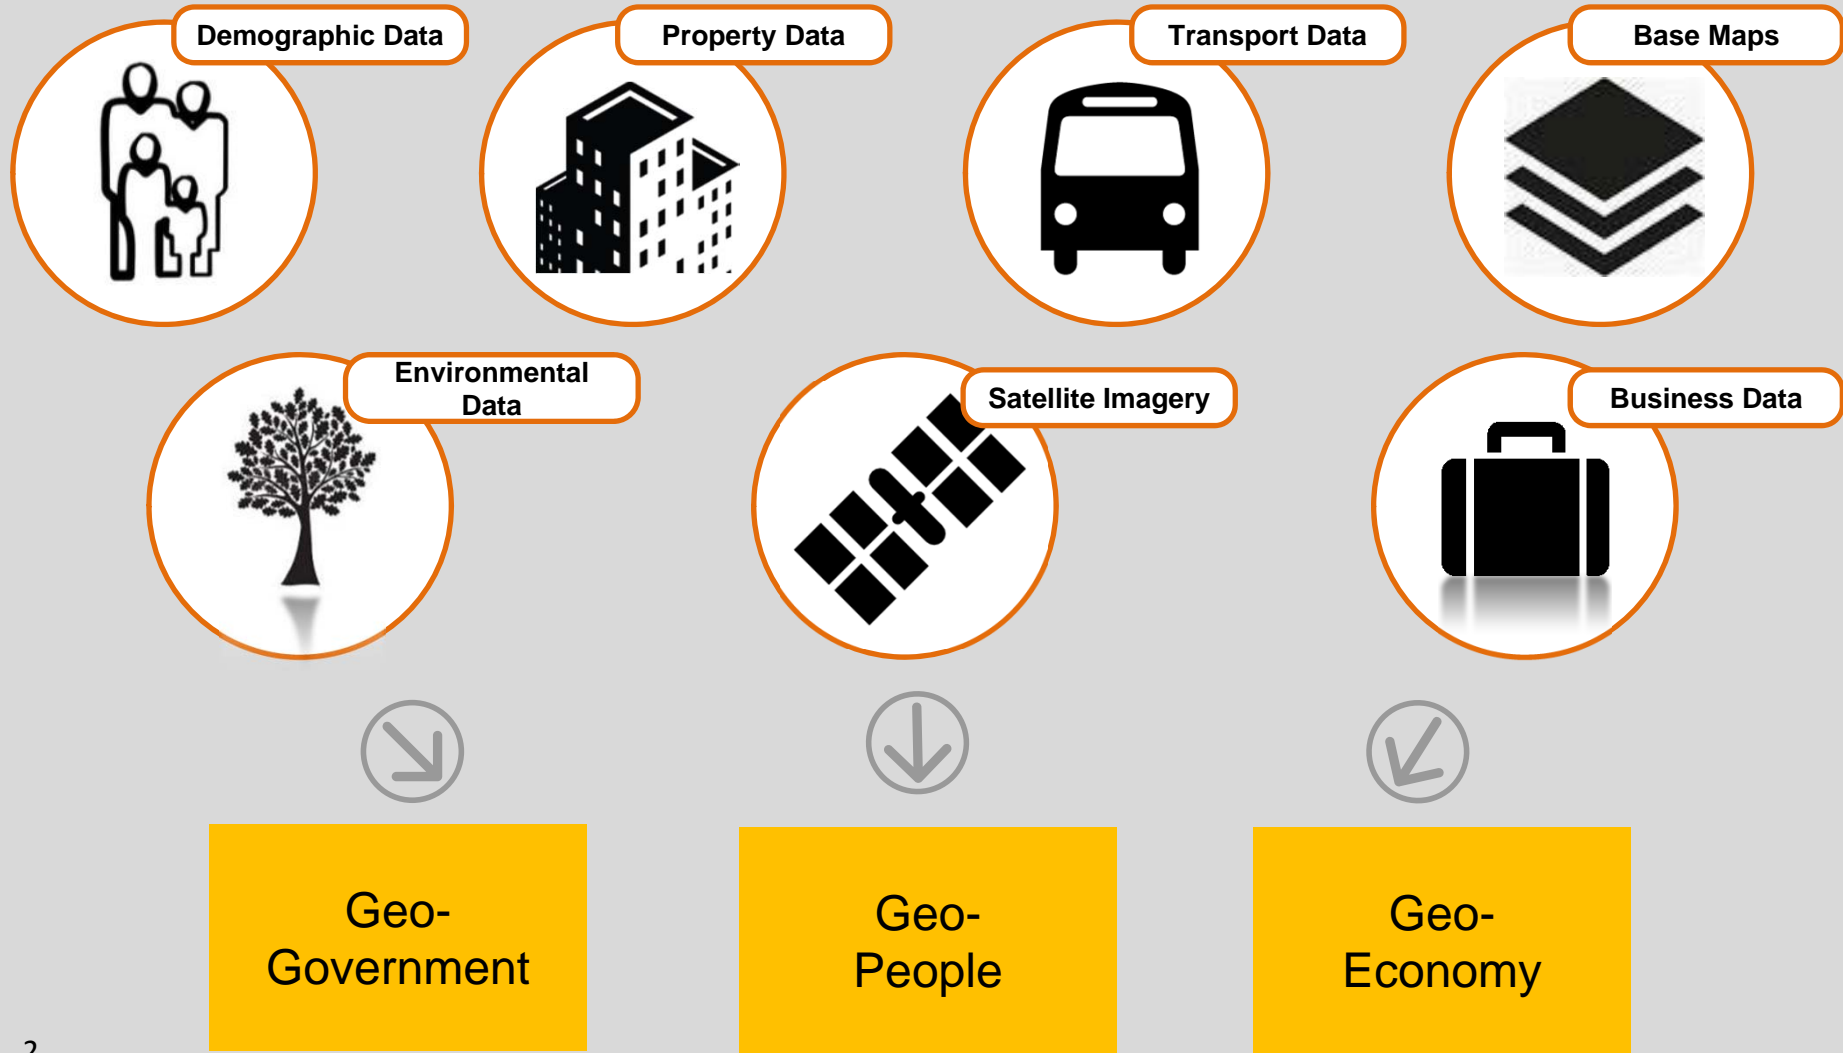

Seeing Statistics Through Lens of a Map

Singapore Geospatial Collaborative Environment

Synergistic Data

SG • SPACE

Singapore Geospatial Collaborative Environment

Synergistic Data

SG • SPACE

Extensive collection of GeoSpatial information

Overlay & consolidate GeoSpatial layers

Platforms for data sharing, analysis and solution generation

Stakeholders

Ministries & Agencies

Outcomes

1. Enhance Public Sector Service Delivery
2. Support Policy and Decision Making

Geo-analytics Collaboration

Analyse location factors influencing library usage

Location Factors

1. Population
2. Shopping Amenities
3. Public Transport Accessibility
4. No of Schools Nearby
5. Distance between Libraries