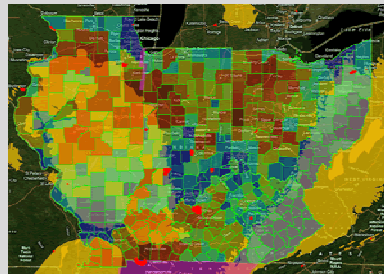

Stakeholders

Ministries & Agencies

Outcomes

1. Enhance Public Sector Service Delivery
2. Support Policy and Decision Making

1. Build Geospatial Competency within and across public sector

Geo Fund

US$5.3mil

Worth of projects

17 Projects Awarded

36 Geo-Analytics Collaboration

28 Agencies