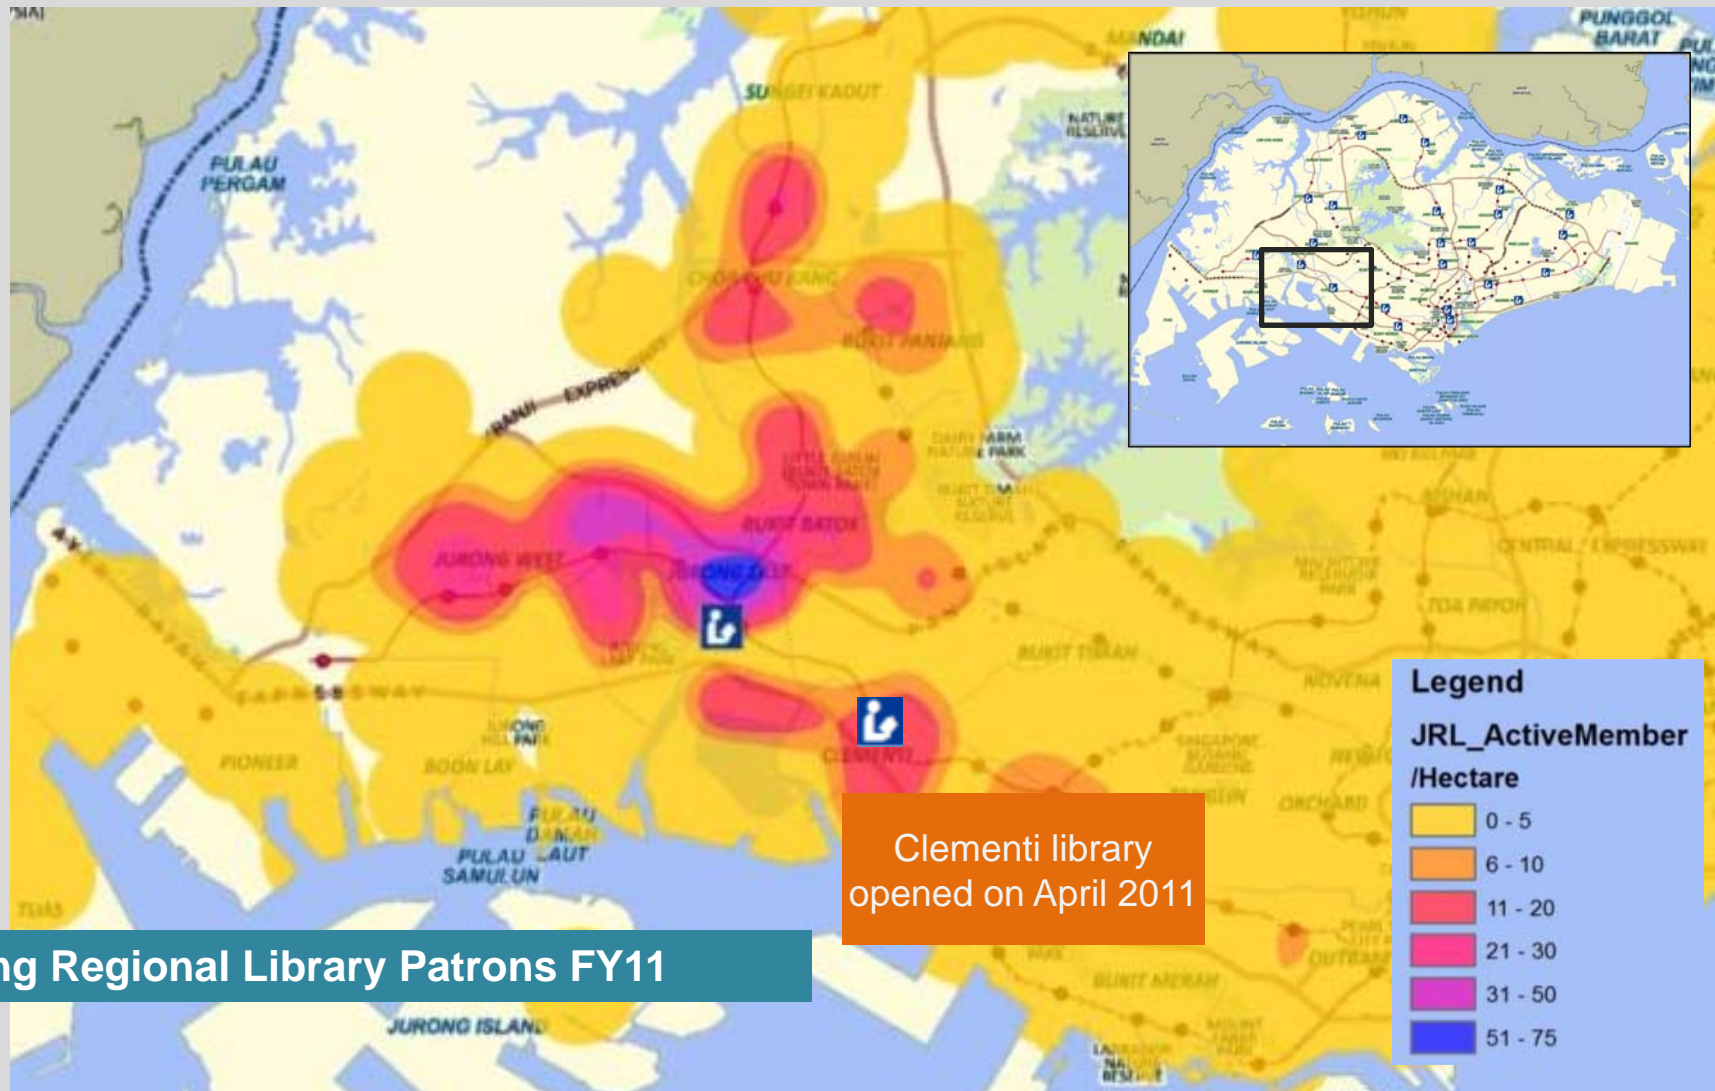

4. ShowNearby Pte Ltd
Show Nearby Analytics

Geo-analytics Collaboration

Trend Analysis on Library Patrons

Jurong Regional Library Patrons FY12

Geo-analytics Collaboration

Trend Analysis on Library Patrons

Jurong Regional Library Patrons FY11