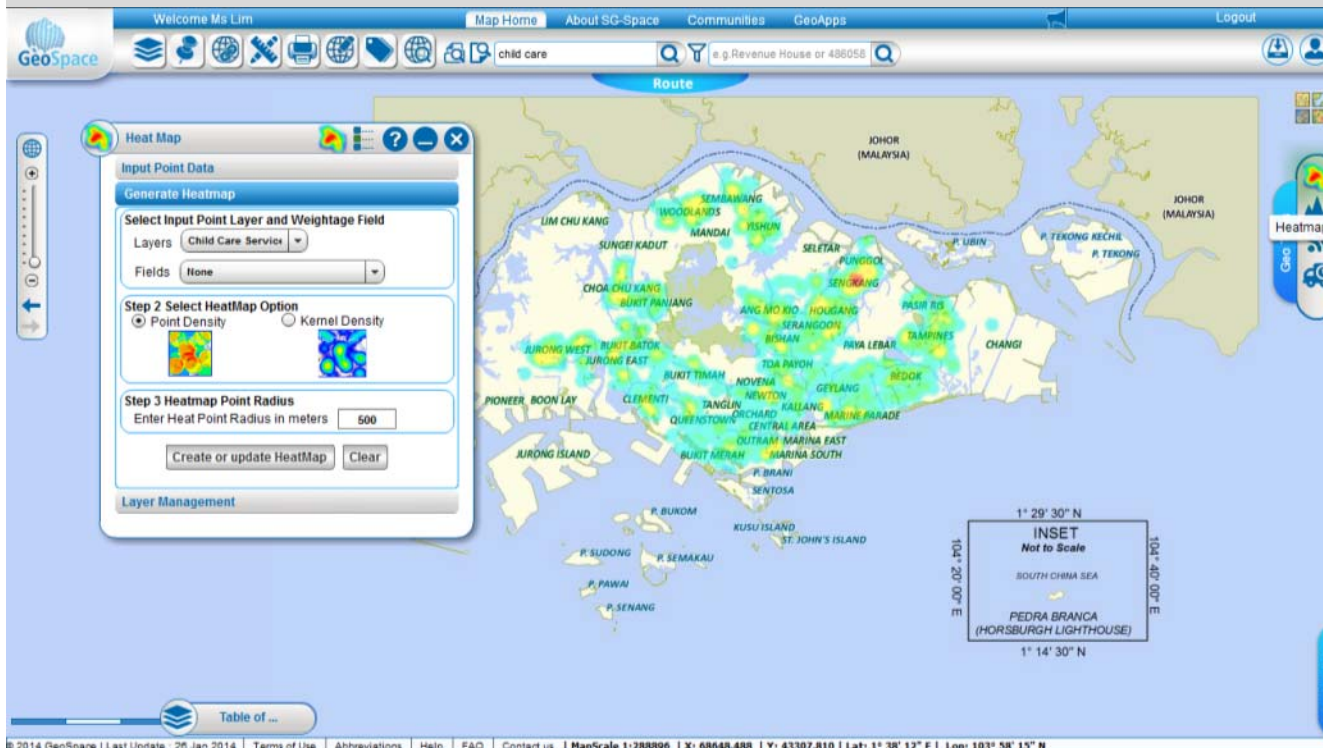

Geo-Analytics Tools

- Geocoding
- Heat Map
- Proximity Search
- Service Area