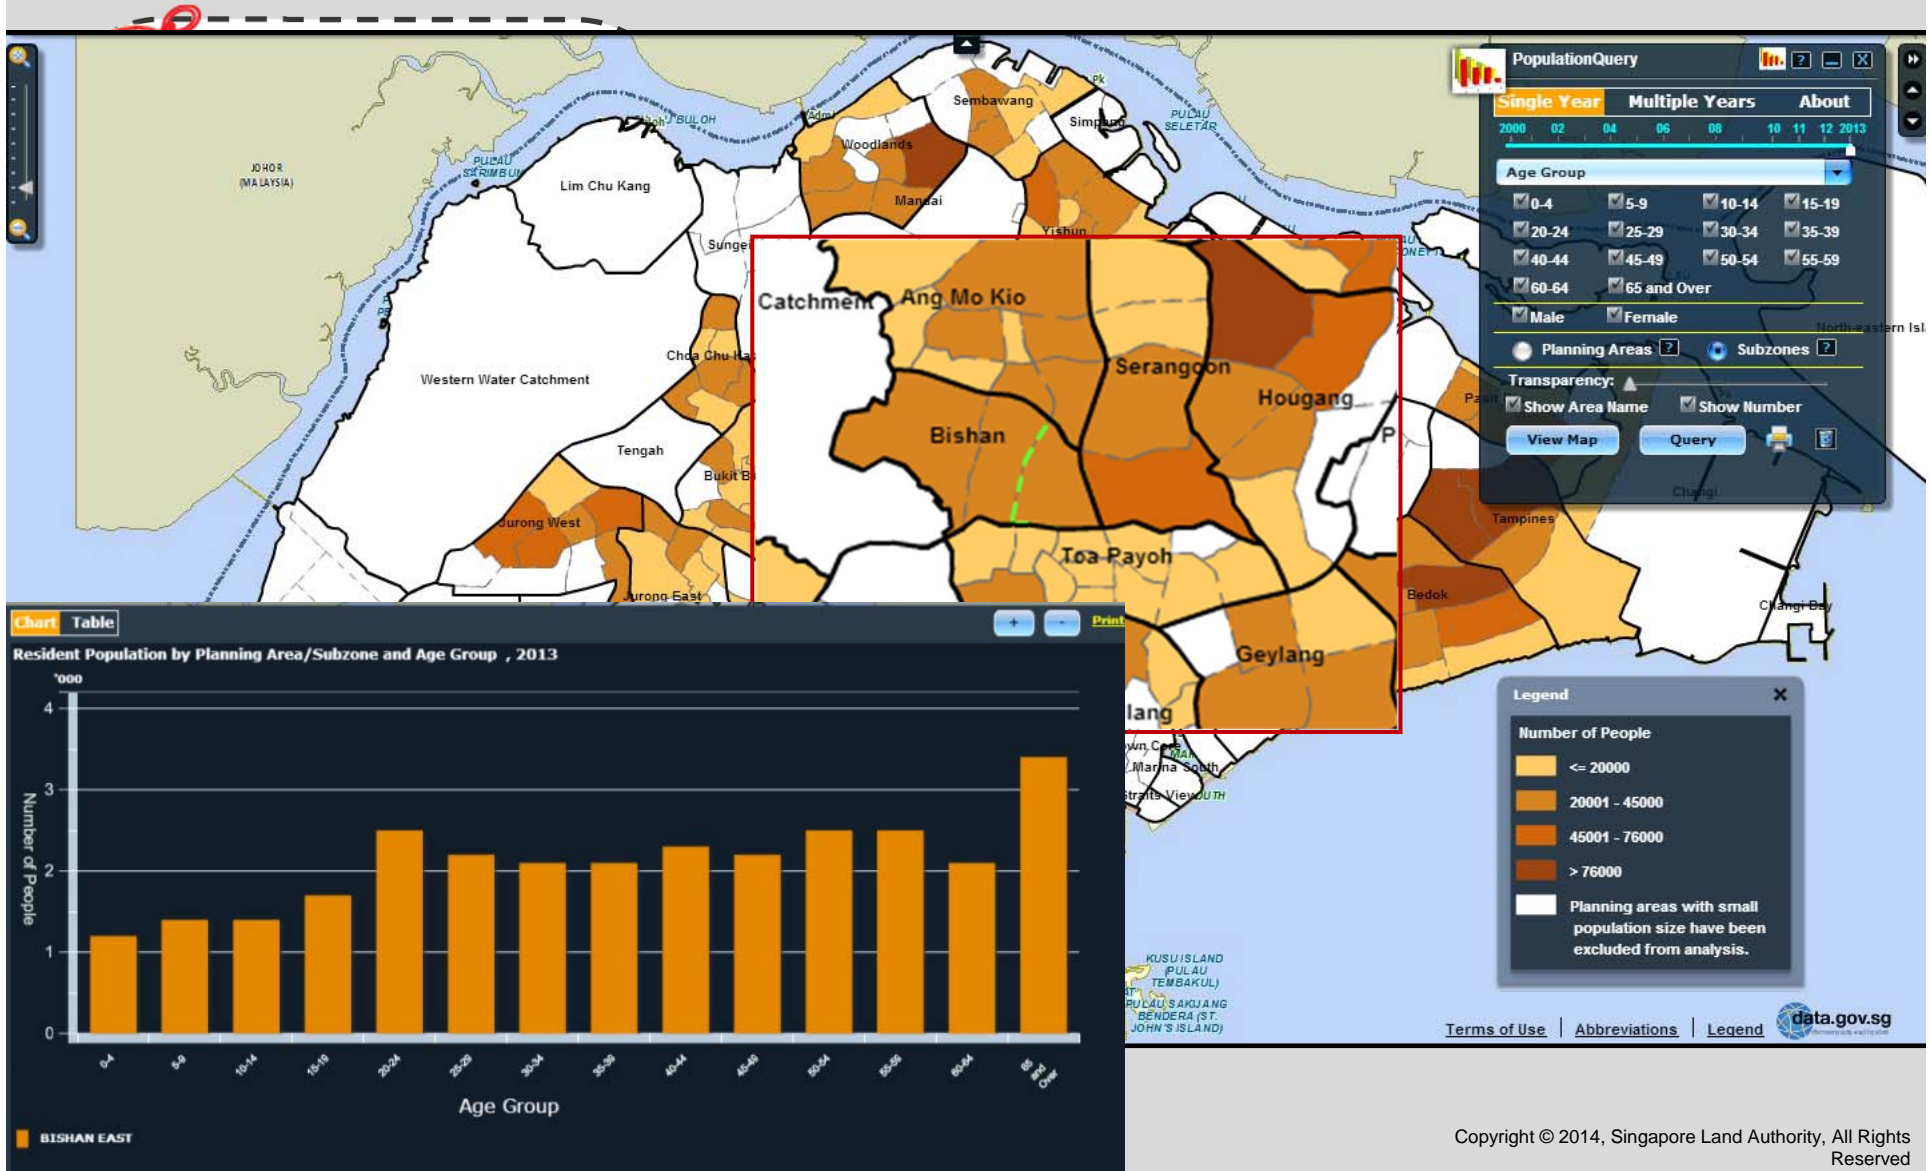

BizQuery
Registered businesses

LandQuery
Land parcel ownership

PopulationQuery
Statistical data of the Singapore population

RentalQuery
HDB and private rental prices

Singapore Geospatial Collaborative Environment

Geo-Platforms → OneMap → Population Query

SG • SPACE

[Terms of Use](#) | [Abbreviations](#) | [Legend](#)

M-A-P the Libraries Data

Geo-analytics Collaboration NLB

Quick Facts about National Library Board of Singapore