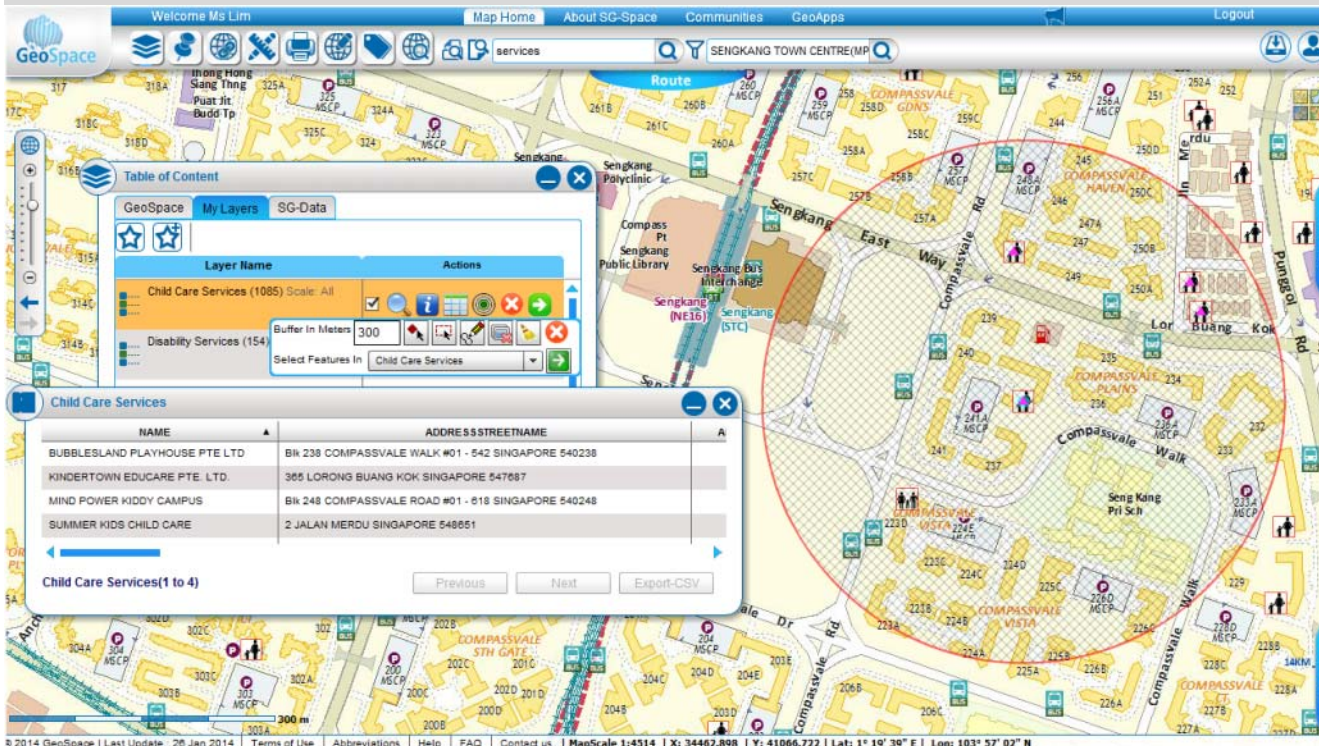

Geo-Analytics Tools

- Geocoding
- Heat Map
- Proximity Search
- Service Area

Geo-Analytics Tools

- Geocoding
- Heat Map
- Proximity Search
- Service Area

Singapore Geospatial Collaborative Environment

Geo-Platforms → GeoSpace

SG • SPACE

Geo-Analytics Tools

- Geocoding
- Heat Map
- Proximity Search
- Service Area

Geo-Analytics Tools

- Geocoding
- Heat Map
- Proximity Search
- Service Area

Singapore Geospatial Collaborative Environment