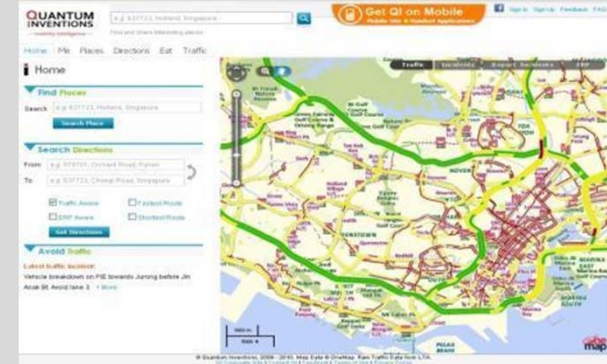

Singapore Geospatial Collaborative Environment

Geo-Platforms → OneMap → Private Sector

SG • SPACE

Catalyst for Private Sector Development

1. Comfort Delgro Taxing Booking
Taxi Booking Application

2. Global Yellow Pages
Business Directory Search

3. Quantum Inventions Pte Ltd
Customised Real Time Navigation

4. ShowNearby Pte Ltd
Show Nearby Analytics