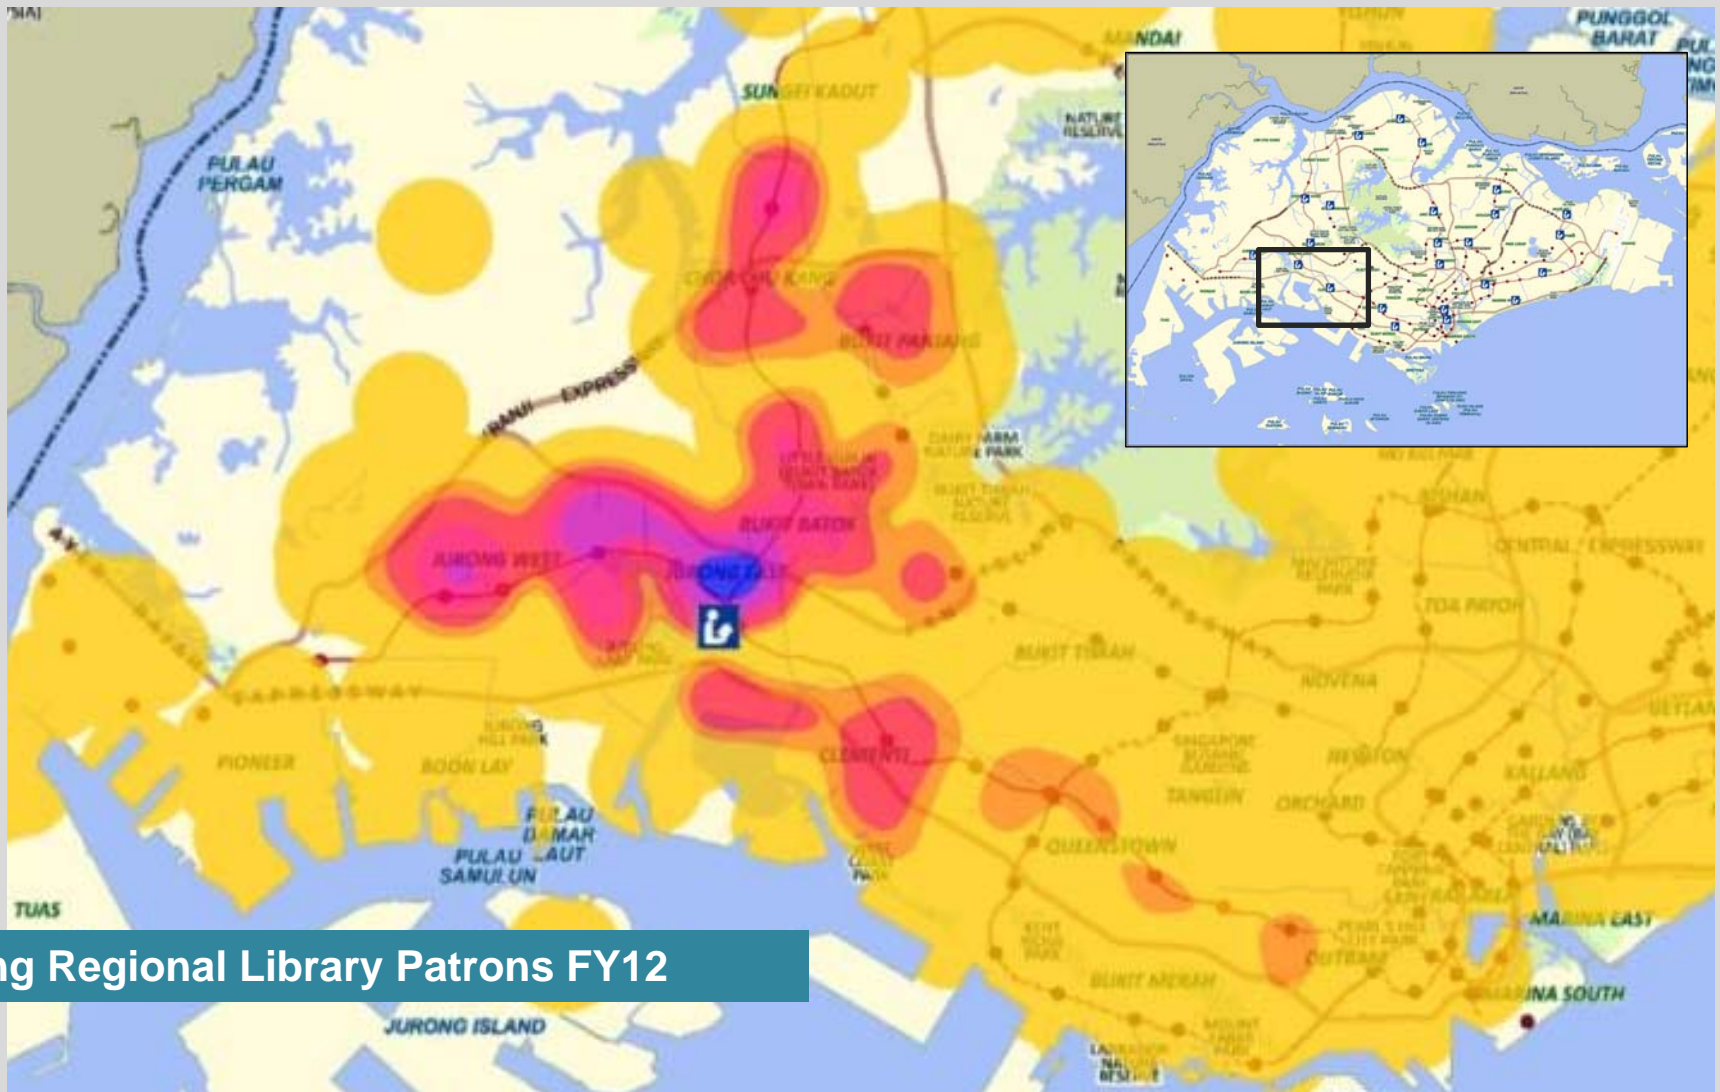

Geo-analytics Collaboration

Trend Analysis on Library Patrons

Jurong Regional Library Patrons FY12