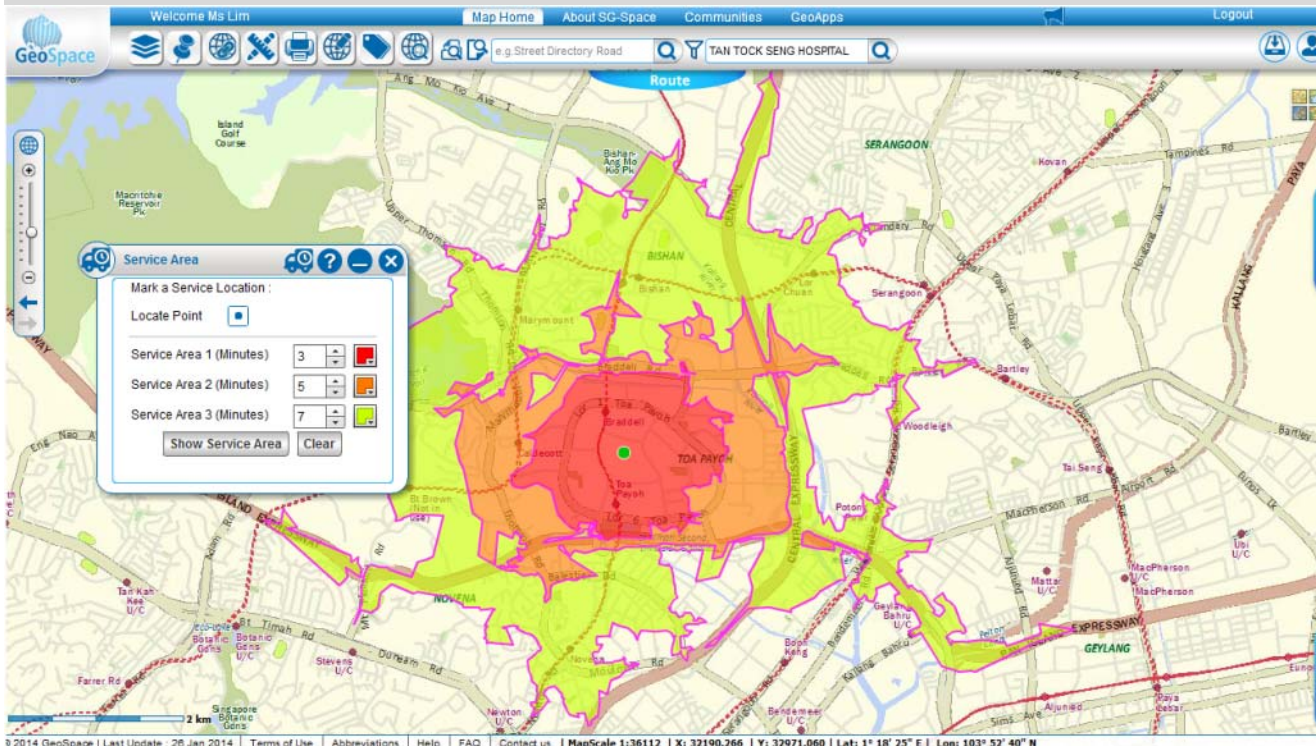

Geo-Analytics Tools

- Geocoding
- Heat Map
- Proximity Search
- Service Area

Geo-Analytics Tools

- Geocoding
- Heat Map
- Proximity Search
- Service Area

Singapore Geospatial Collaborative Environment

Geo-Platforms → GeoSpace

SG • SPACE

Geo-Analytics Tools

- Geocoding
- Heat Map
- Proximity Search
- Service Area

Geo-Analytics Tools

- Geocoding
- Heat Map
- Proximity Search
- Service Area

Singapore Geospatial Collaborative Environment